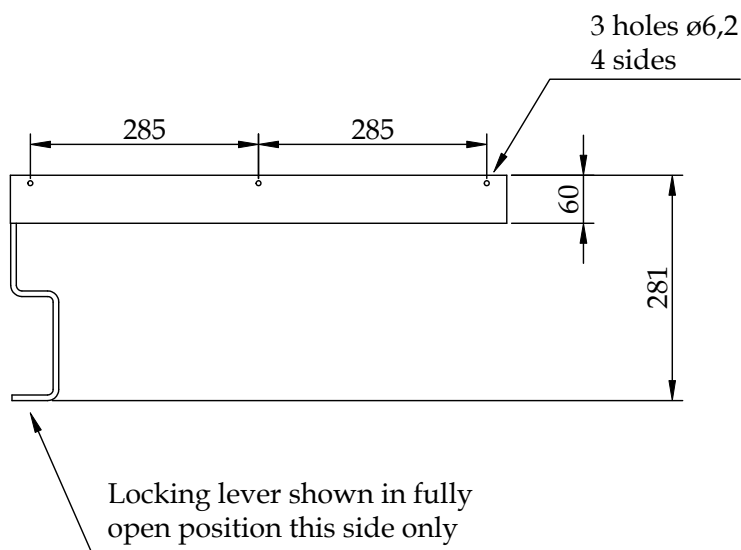

Date: 230707	Product: Wide Industrier as		Rev.: -
Name: J.Watvedt	Drop Safe filter holding frame		
Format: PDF	GA for FULL size frame 620x620		
Scale: 1:10	Number: 53215T100		

-	Original issue.
Rev.	Description of change, date and initials.