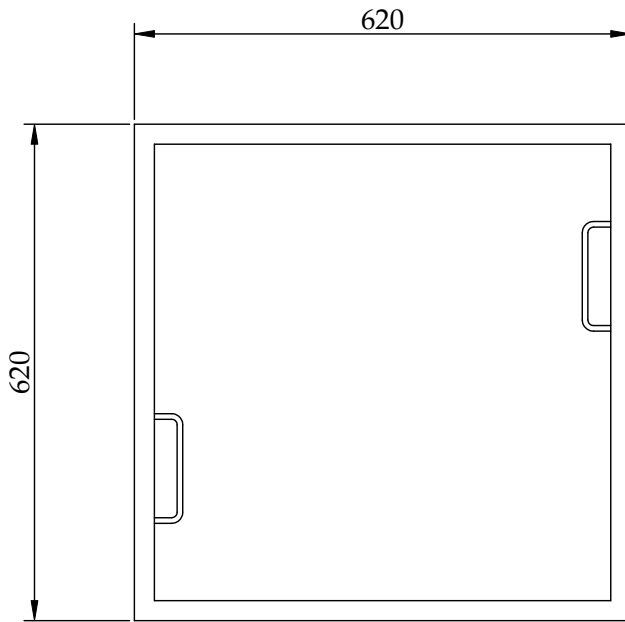

Date: 230707	Product: Wide Industrier as		Rev.: -
Name: J.Watvedt	Drop Safe filter holding frame		
Format: PDF	GA for FULL size frame 620x620		
Scale: 1:10	Number: 53215T100		

-	Original issue.
Rev.	Description of change, date and initials.