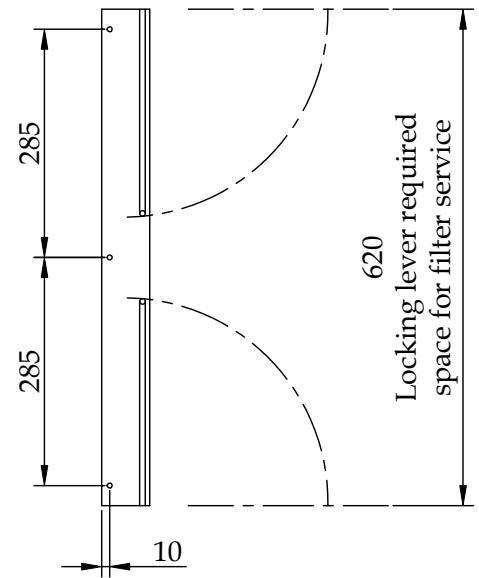

Date: 230707	Product: Wide Industrier as		Rev.: -
Name: J.Watvedt	Drop Safe filter holding frame		
Format: PDF	GA for FULL size frame 620x620		
Scale: 1:10	Number: 53215T100		

-	Original issue.
Rev.	Description of change, date and initials.